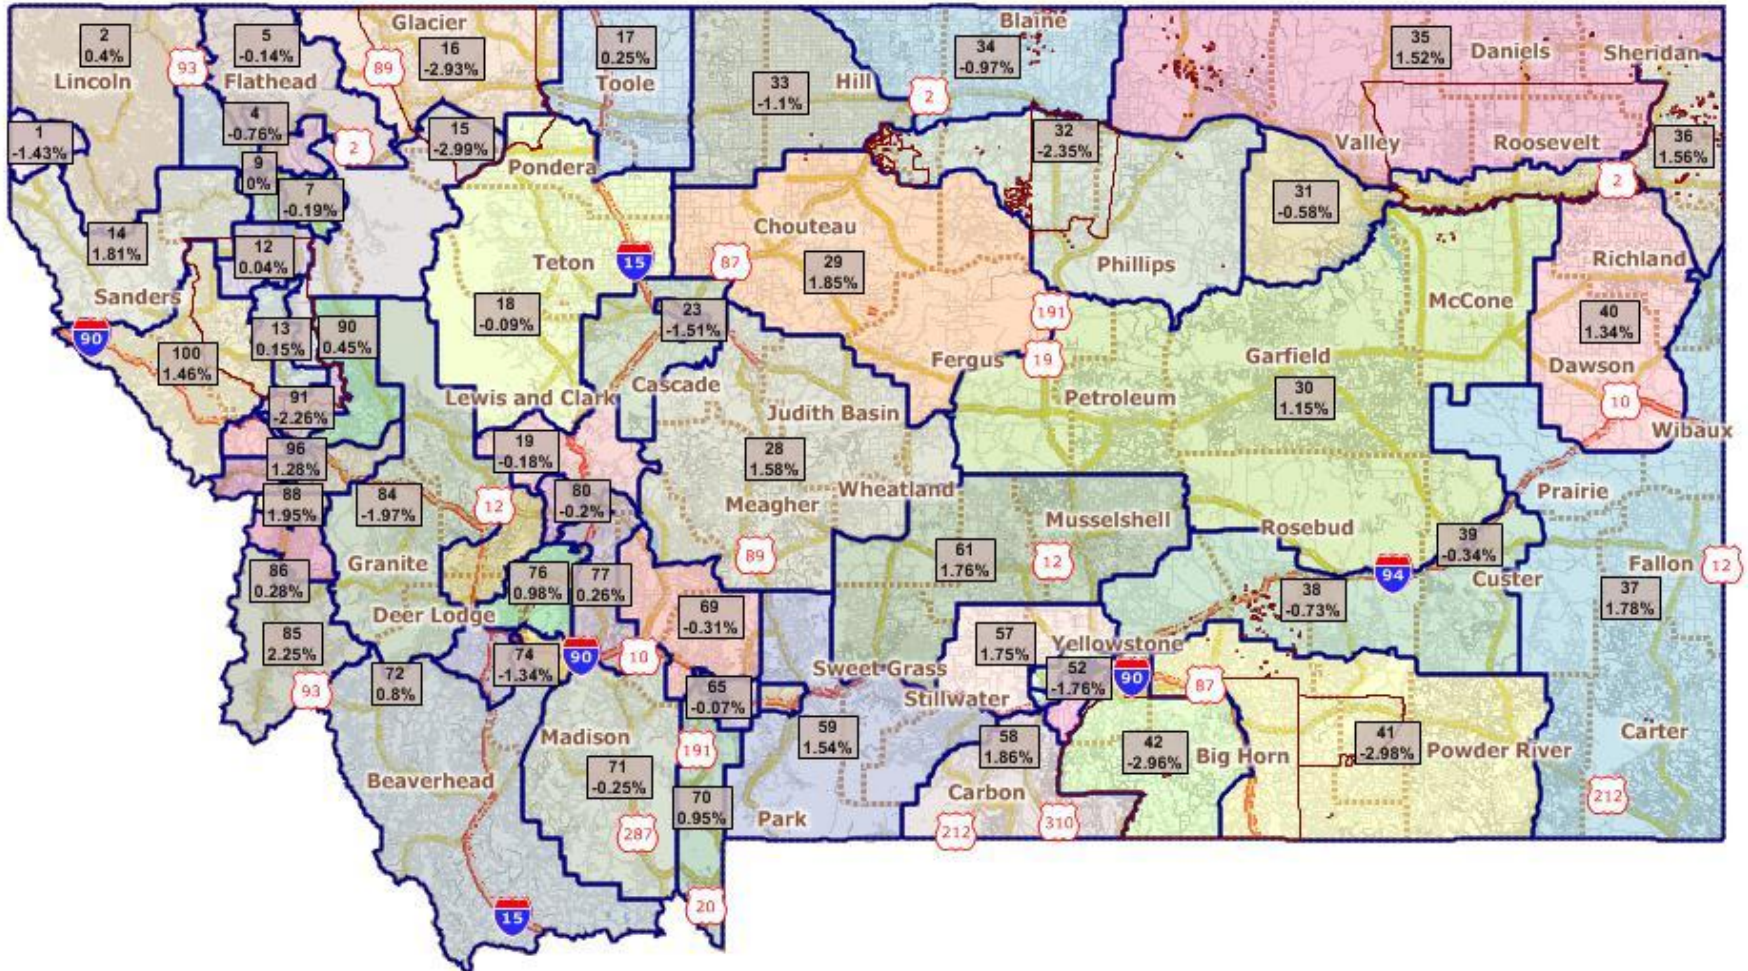

Overview of Communities 100 Plan

Commissioners Joe Lamson and Pat Smith
February 17, 2012

Communities 100

Theme:

Integrates Montana communities of interests within
multiple criteria

Communities 100 - Statewide

Communities 100 – Statewide

- Overall range: 5.25% (519 people)
- Largest district: 10,117 people (2.25% deviation)
- Smallest district: 9,598 people (-2.99% deviation)
- Mean deviation: 1.18% (116.89 people)

Communities 100 – Voting Rights Act

Proposed District	Total Population	% Deviation	Any Part Indian Population	Percentage of Population	Voting Age Indian Population	Percentage of Voting Age Population	Percentage Voting Age Population, 2000 (Current HD)
15	9,598	-2.99%	6,209	64.69%	3,832	58.89%	51.92% (HD15)
16	9,604	-2.93%	6,808	70.89%	4,408	67.04%	65.74% (HD16)
31	9,837	-0.58%	6,845	69.58%	4,140	62.47%	59.56% (HD31)
32	9,661	-2.36%	6,402	66.27%	3,839	59.92%	55.76% (HD32)
41	9,599	-2.98%	6,098	63.53%	3,606	56.88%	57.30% (HD41)
42	9,601	-2.96%	5,913	61.59%	3,589	54.82%	55.20% (HD42)

Communities 100 – Voting Rights Act

District 15 –
portions of Flathead
Reservation and
Blackfeet
Reservation (existing
district 15)

District 16 –
Blackfeet
Reservation; includes
north part of Cut
Bank (existing
district 16)