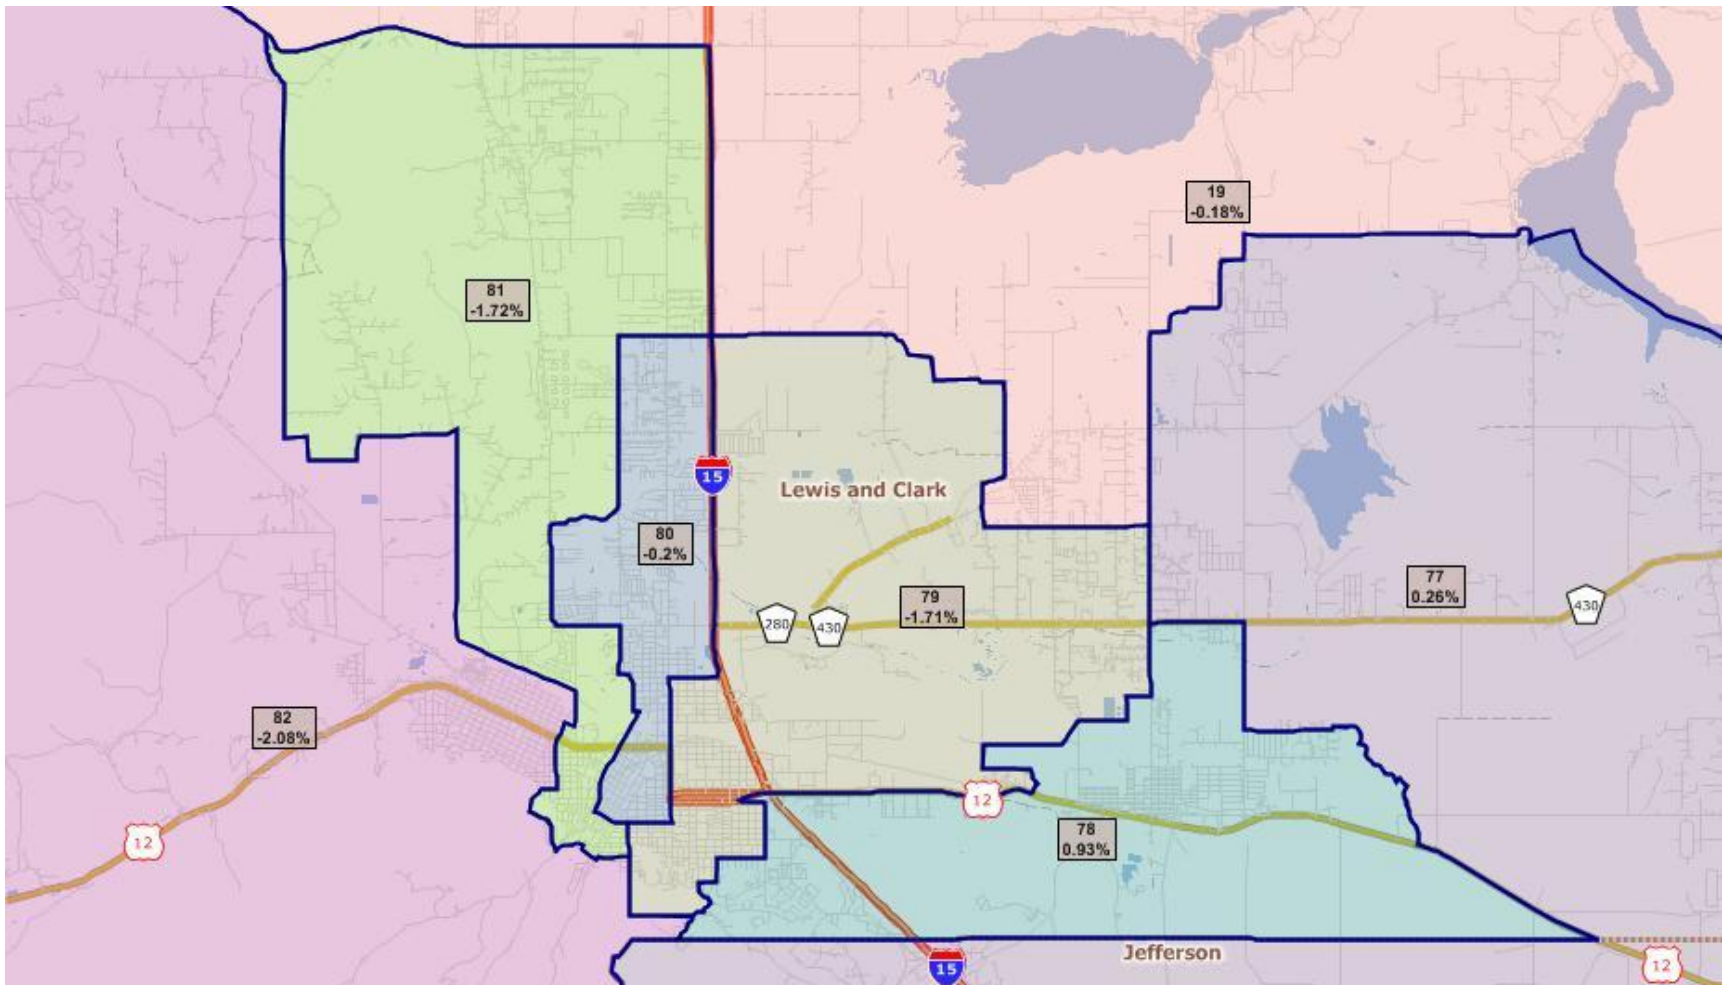

Communities 100 – Voting Rights Act

District 15 –
portions of Flathead
Reservation and
Blackfeet
Reservation (existing
district 15)

District 16 –
Blackfeet
Reservation; includes
north part of Cut
Bank (existing
district 16)

Communities 100 – Voting Rights Act

District 31 – Fort Peck (existing district 31)

District 32 – Rocky Boy's Reservation and Fort Belknap (existing district 32)

Communities 100 – Voting Rights Act

District 41 – Northern Cheyenne Reservation, southern Rosebud Co., western Powder River Co., and eastern Crow Reservation, including Wyola (existing district 41)

District 42 – Crow Reservation and western Big Horn Co., including Hardin (existing district 42)

Communities 100 - Billings

Communities 100 - Bozeman

Communities 100 – Butte

Communities 100 – Great Falls

Communities 100 - Helena