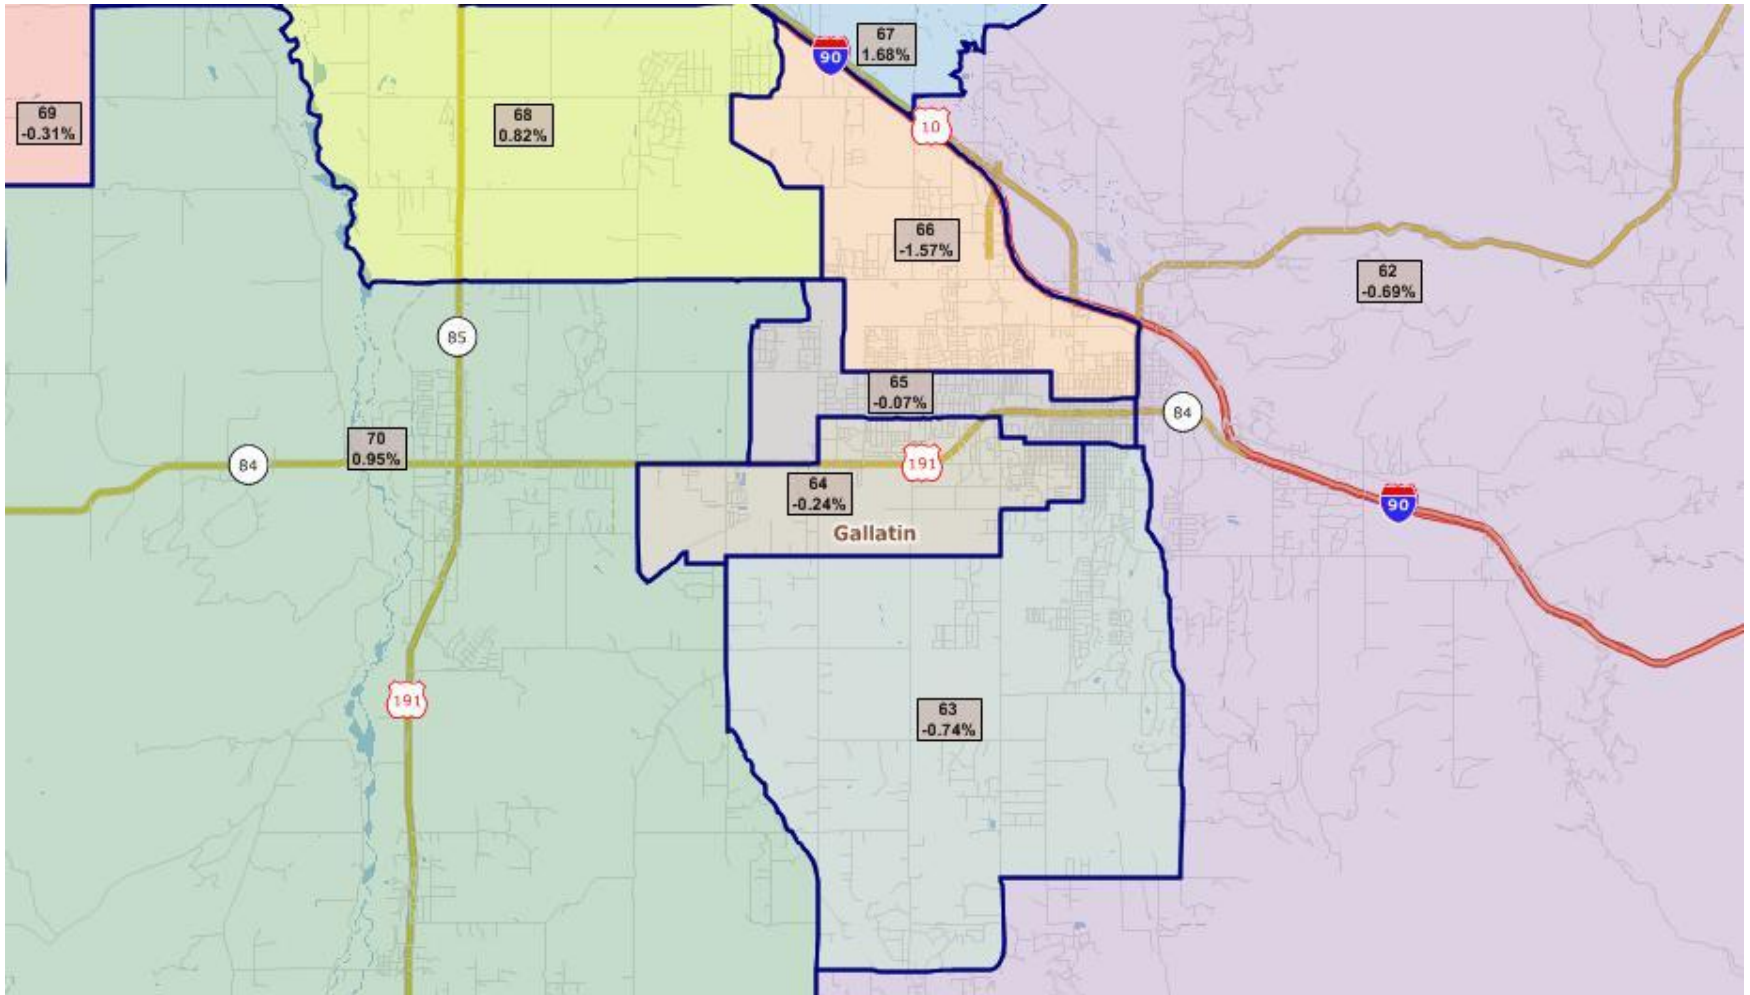

Communities 100 – Statewide

- Overall range: 5.25% (519 people)
- Largest district: 10,117 people (2.25% deviation)
- Smallest district: 9,598 people (-2.99% deviation)
- Mean deviation: 1.18% (116.89 people)

Communities 100 – Voting Rights Act

District 15 –
portions of Flathead
Reservation and
Blackfeet
Reservation (existing
district 15)

District 16 –
Blackfeet
Reservation; includes
north part of Cut
Bank (existing
district 16)

Communities 100 – Voting Rights Act

District 31 – Fort Peck (existing district 31)

District 32 – Rocky Boy's Reservation and Fort Belknap (existing district 32)

Communities 100 – Voting Rights Act

District 41 – Northern Cheyenne Reservation, southern Rosebud Co., western Powder River Co., and eastern Crow Reservation, including Wyola (existing district 41)

District 42 – Crow Reservation and western Big Horn Co., including Hardin (existing district 42)

Communities 100 - Billings

Communities 100 - Bozeman

Communities 100 – Butte

Communities 100 – Great Falls

Communities 100 - Helena