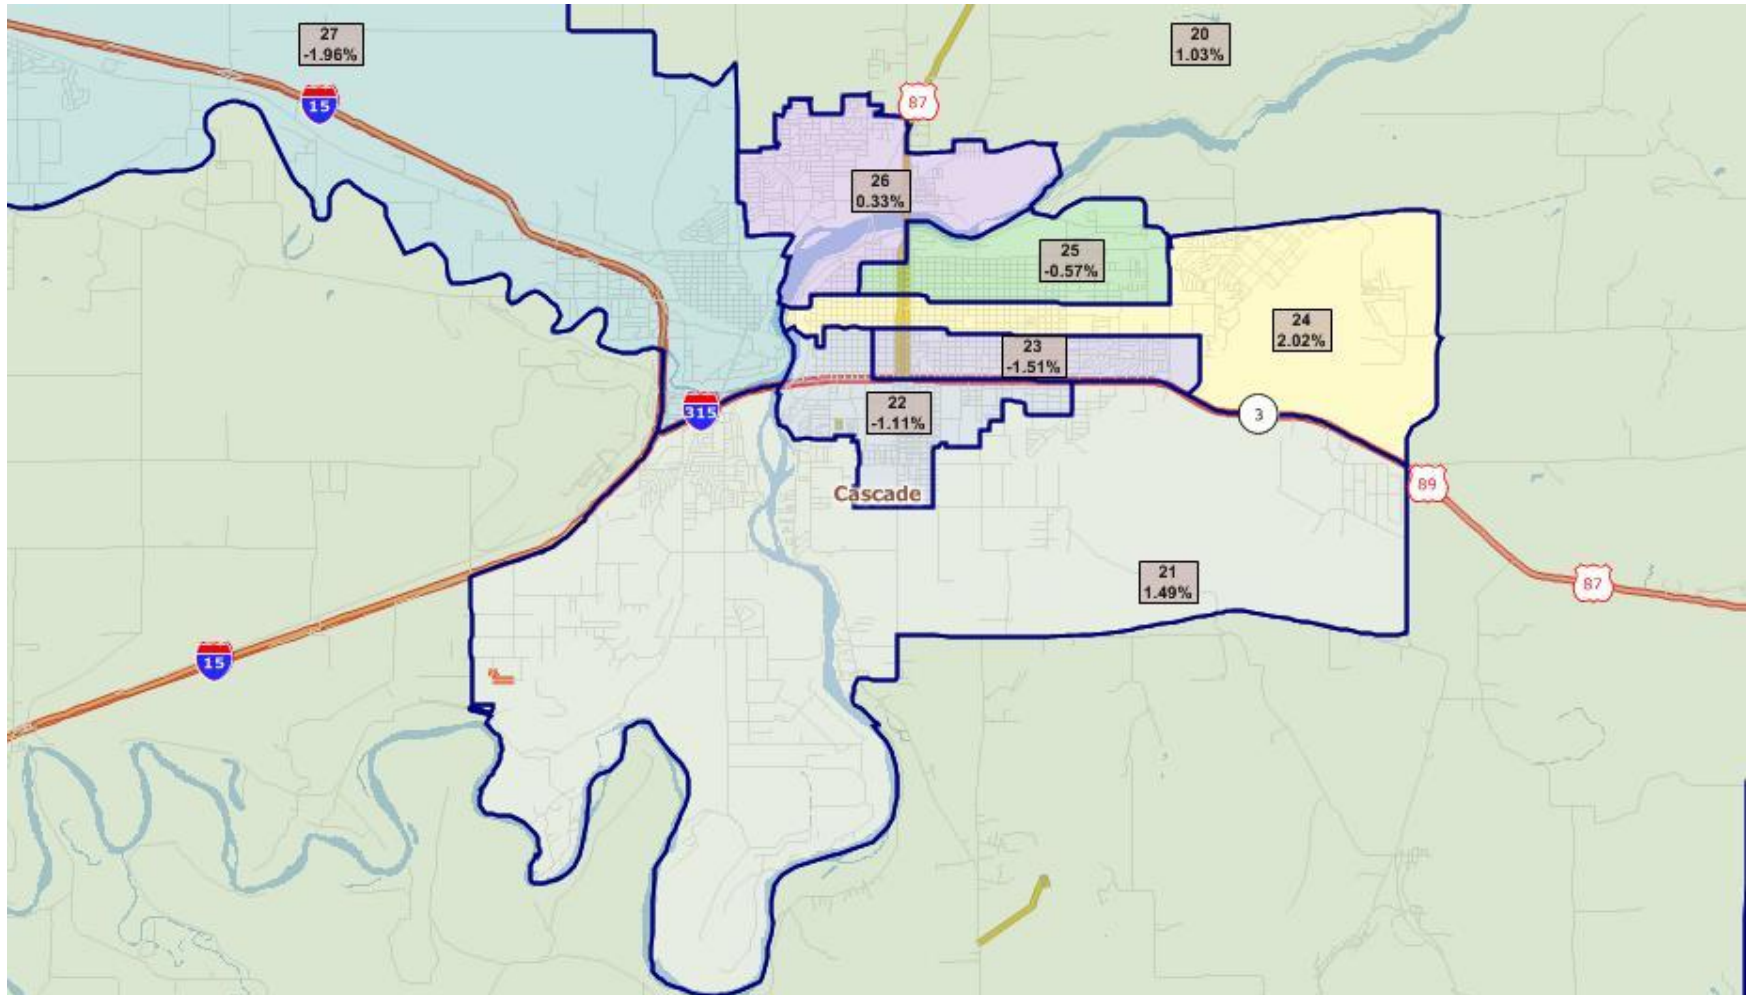

Communities 100 – Voting Rights Act

District 15 –
portions of Flathead
Reservation and
Blackfeet
Reservation (existing
district 15)

District 16 –
Blackfeet
Reservation; includes
north part of Cut
Bank (existing
district 16)

Communities 100 – Voting Rights Act

District 31 – Fort Peck (existing district 31)

District 32 – Rocky Boy's Reservation and Fort Belknap (existing district 32)

Communities 100 – Voting Rights Act

District 41 – Northern Cheyenne Reservation, southern Rosebud Co., western Powder River Co., and eastern Crow Reservation, including Wyola (existing district 41)

District 42 – Crow Reservation and western Big Horn Co., including Hardin (existing district 42)

Communities 100 - Billings

Communities 100 - Bozeman

Communities 100 – Butte

Communities 100 – Great Falls

Communities 100 - Helena