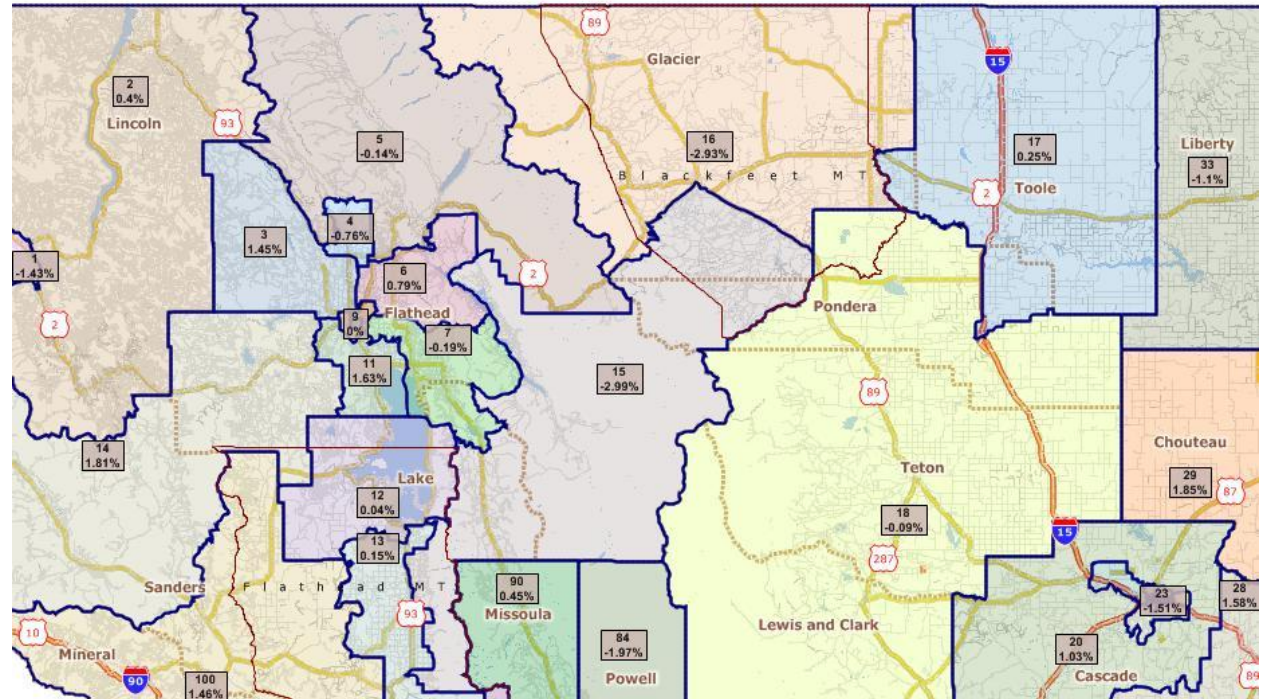

Communities 100 – Statewide

- Overall range: 5.25% (519 people)
- Largest district: 10,117 people (2.25% deviation)
- Smallest district: 9,598 people (-2.99% deviation)
- Mean deviation: 1.18% (116.89 people)

Communities 100 – Voting Rights Act

Proposed District	Total Population	% Deviation	Any Part Indian Population	Percentage of Population	Voting Age Indian Population	Percentage of Voting Age Population	Percentage Voting Age Population, 2000 (Current HD)
15	9,598	-2.99%	6,209	64.69%	3,832	58.89%	51.92% (HD15)
16	9,604	-2.93%	6,808	70.89%	4,408	67.04%	65.74% (HD16)
31	9,837	-0.58%	6,845	69.58%	4,140	62.47%	59.56% (HD31)
32	9,661	-2.36%	6,402	66.27%	3,839	59.92%	55.76% (HD32)
41	9,599	-2.98%	6,098	63.53%	3,606	56.88%	57.30% (HD41)
42	9,601	-2.96%	5,913	61.59%	3,589	54.82%	55.20% (HD42)

Communities 100 – Voting Rights Act

District 15 –
portions of Flathead
Reservation and
Blackfeet
Reservation (existing
district 15)

District 16 –
Blackfeet
Reservation; includes
north part of Cut
Bank (existing
district 16)

Communities 100 – Voting Rights Act

District 31 – Fort Peck (existing district 31)

District 32 – Rocky Boy's Reservation and Fort Belknap (existing district 32)

Communities 100 – Voting Rights Act

District 41 – Northern Cheyenne Reservation, southern Rosebud Co., western Powder River Co., and eastern Crow Reservation, including Wyola (existing district 41)