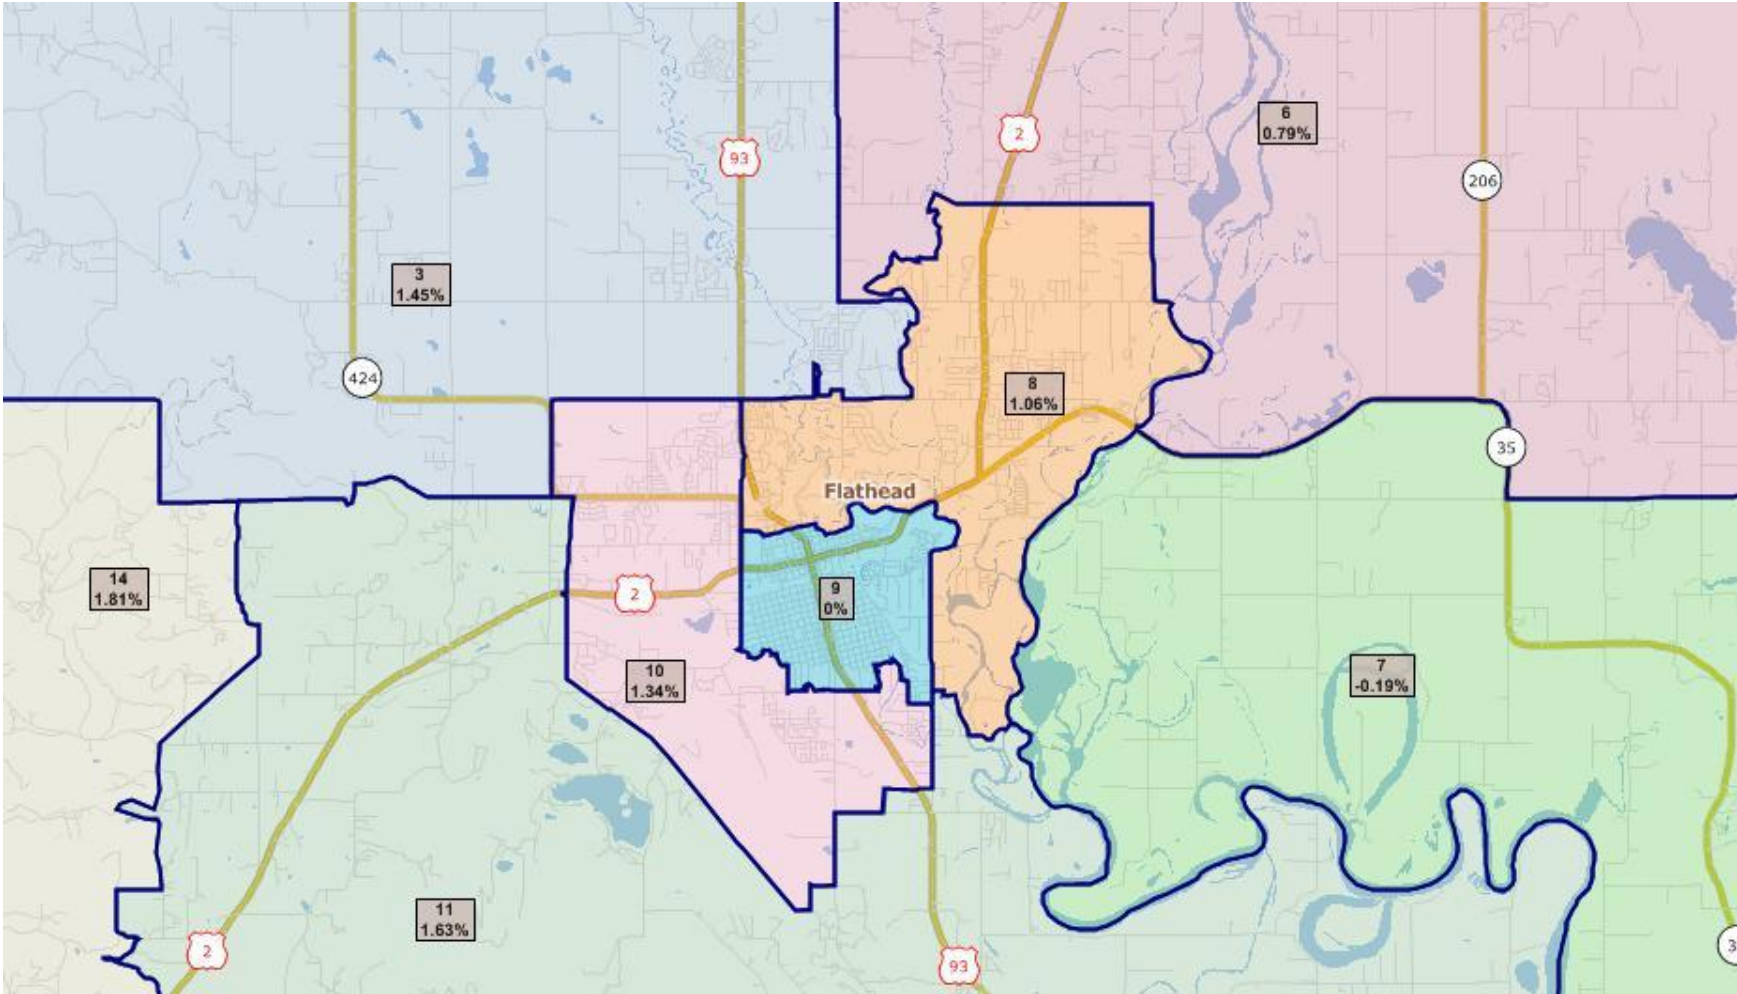

Communities 100 – Voting Rights Act

District 15 –
portions of Flathead
Reservation and
Blackfeet
Reservation (existing
district 15)

District 16 –
Blackfeet
Reservation; includes
north part of Cut
Bank (existing
district 16)

Communities 100 – Voting Rights Act

District 31 – Fort Peck (existing district 31)

District 32 – Rocky Boy's Reservation and Fort Belknap (existing district 32)

Communities 100 – Voting Rights Act

District 41 – Northern Cheyenne Reservation, southern Rosebud Co., western Powder River Co., and eastern Crow Reservation, including Wyola (existing district 41)

District 42 – Crow Reservation and western Big Horn Co., including Hardin (existing district 42)

Communities 100 - Billings

Communities 100 - Bozeman

Communities 100 – Butte

Communities 100 – Great Falls

Communities 100 - Helena

Communities 100 - Kalispell

Communities 100 - Missoula