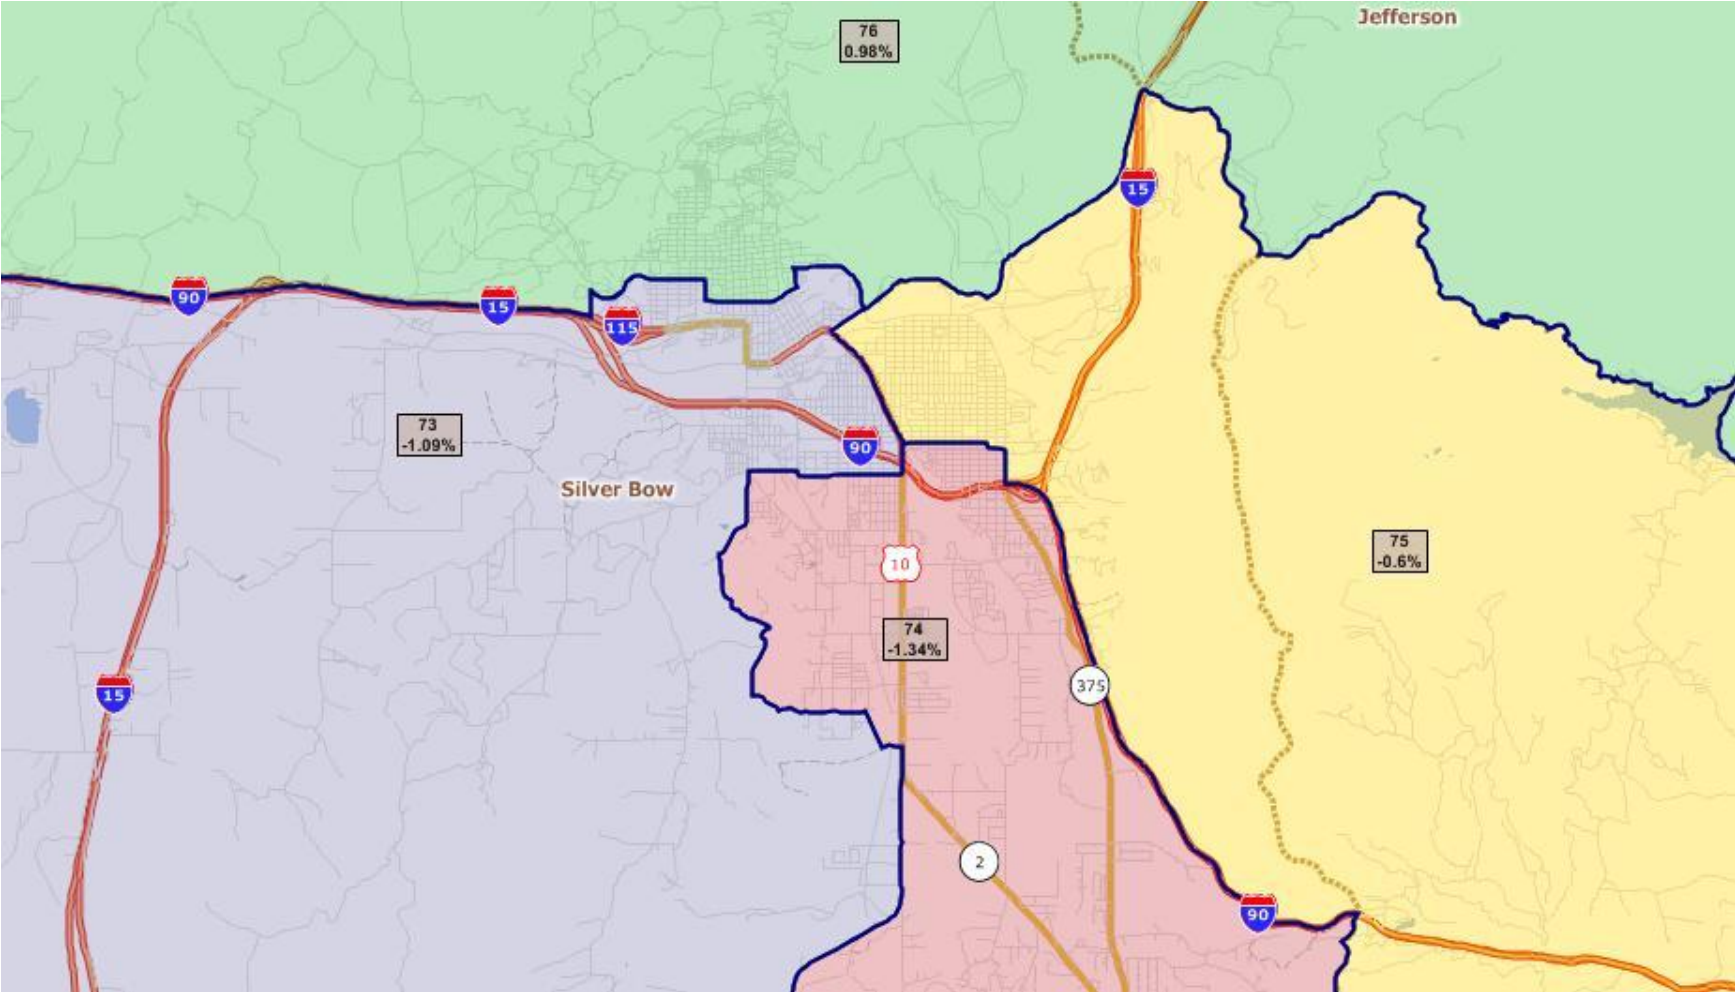

Communities 100 – Voting Rights Act

District 15 –
portions of Flathead
Reservation and
Blackfeet
Reservation (existing
district 15)

District 16 –
Blackfeet
Reservation; includes
north part of Cut
Bank (existing
district 16)

Communities 100 – Voting Rights Act

District 31 – Fort Peck (existing district 31)

District 32 – Rocky Boy's Reservation and Fort Belknap (existing district 32)

Communities 100 – Voting Rights Act

District 41 – Northern Cheyenne Reservation, southern Rosebud Co., western Powder River Co., and eastern Crow Reservation, including Wyola (existing district 41)

District 42 – Crow Reservation and western Big Horn Co., including Hardin (existing district 42)

Communities 100 - Billings

Communities 100 - Bozeman

Communities 100 – Butte

Communities 100 – Great Falls

Communities 100 - Helena

Communities 100 - Kalispell

Communities 100 - Missoula