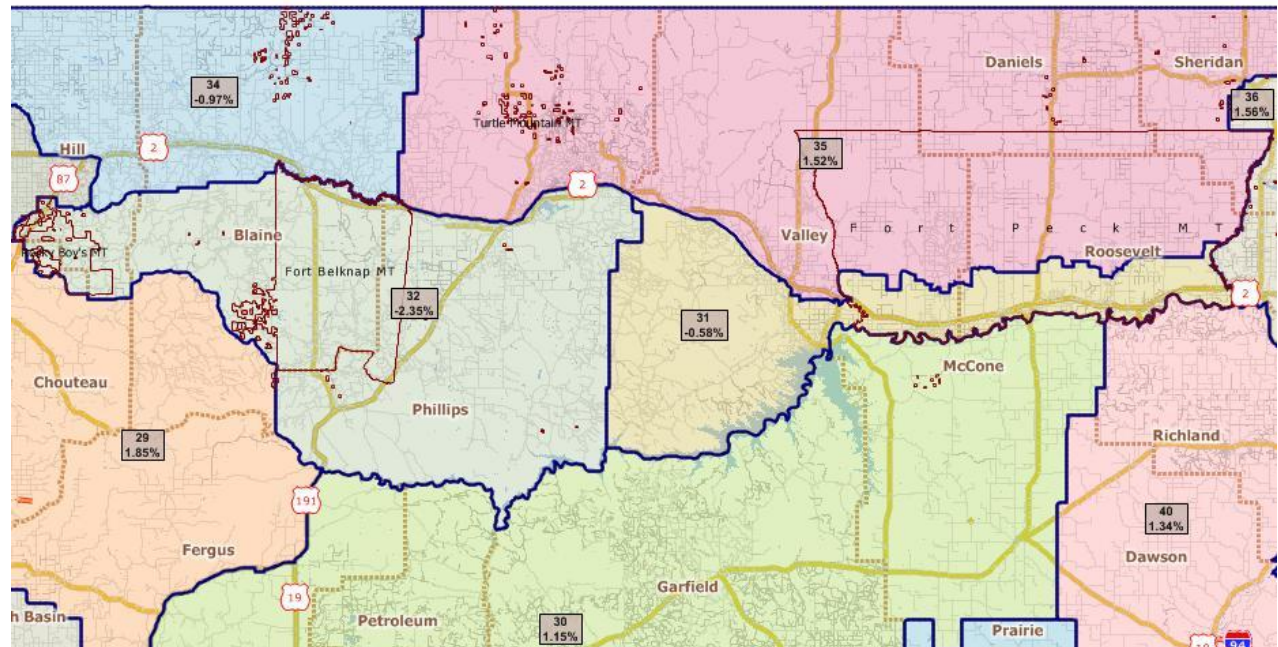

Communities 100 – Statewide

- Overall range: 5.25% (519 people)
- Largest district: 10,117 people (2.25% deviation)
- Smallest district: 9,598 people (-2.99% deviation)
- Mean deviation: 1.18% (116.89 people)

Communities 100 – Voting Rights Act

District 15 –
portions of Flathead
Reservation and
Blackfeet
Reservation (existing
district 15)

District 16 –
Blackfeet
Reservation; includes
north part of Cut
Bank (existing
district 16)

Communities 100 – Voting Rights Act

District 31 – Fort Peck (existing district 31)

District 32 – Rocky Boy's Reservation and Fort Belknap (existing district 32)

Communities 100 – Voting Rights Act

District 41 – Northern Cheyenne Reservation, southern Rosebud Co., western Powder River Co., and eastern Crow Reservation, including Wyola (existing district 41)