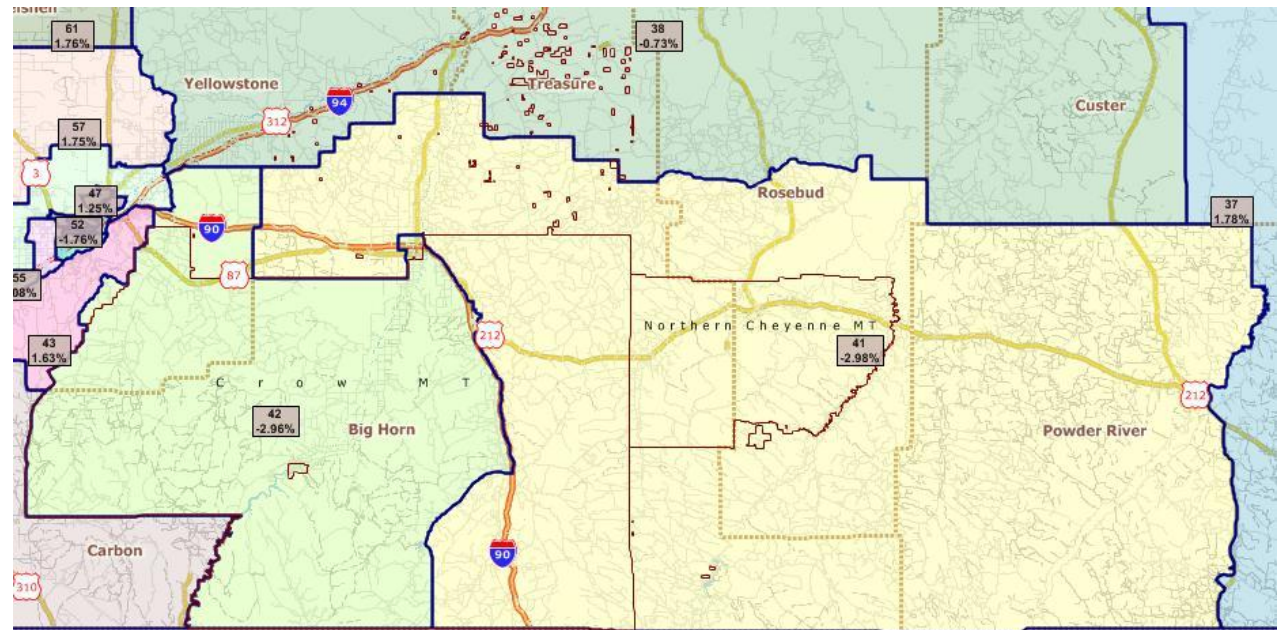

Communities 100 – Voting Rights Act

District 15 –
portions of Flathead
Reservation and
Blackfeet
Reservation (existing
district 15)

District 16 –
Blackfeet
Reservation; includes
north part of Cut
Bank (existing
district 16)

Communities 100 – Voting Rights Act

District 31 – Fort Peck (existing district 31)

District 32 – Rocky Boy's Reservation and Fort Belknap (existing district 32)

Communities 100 – Voting Rights Act

District 41 – Northern Cheyenne Reservation, southern Rosebud Co., western Powder River Co., and eastern Crow Reservation, including Wyola (existing district 41)

District 42 – Crow Reservation and western Big Horn Co., including Hardin (existing district 42)

Communities 100 - Billings

Communities 100 - Bozeman

Communities 100 – Butte

Communities 100 – Great Falls

Communities 100 - Helena