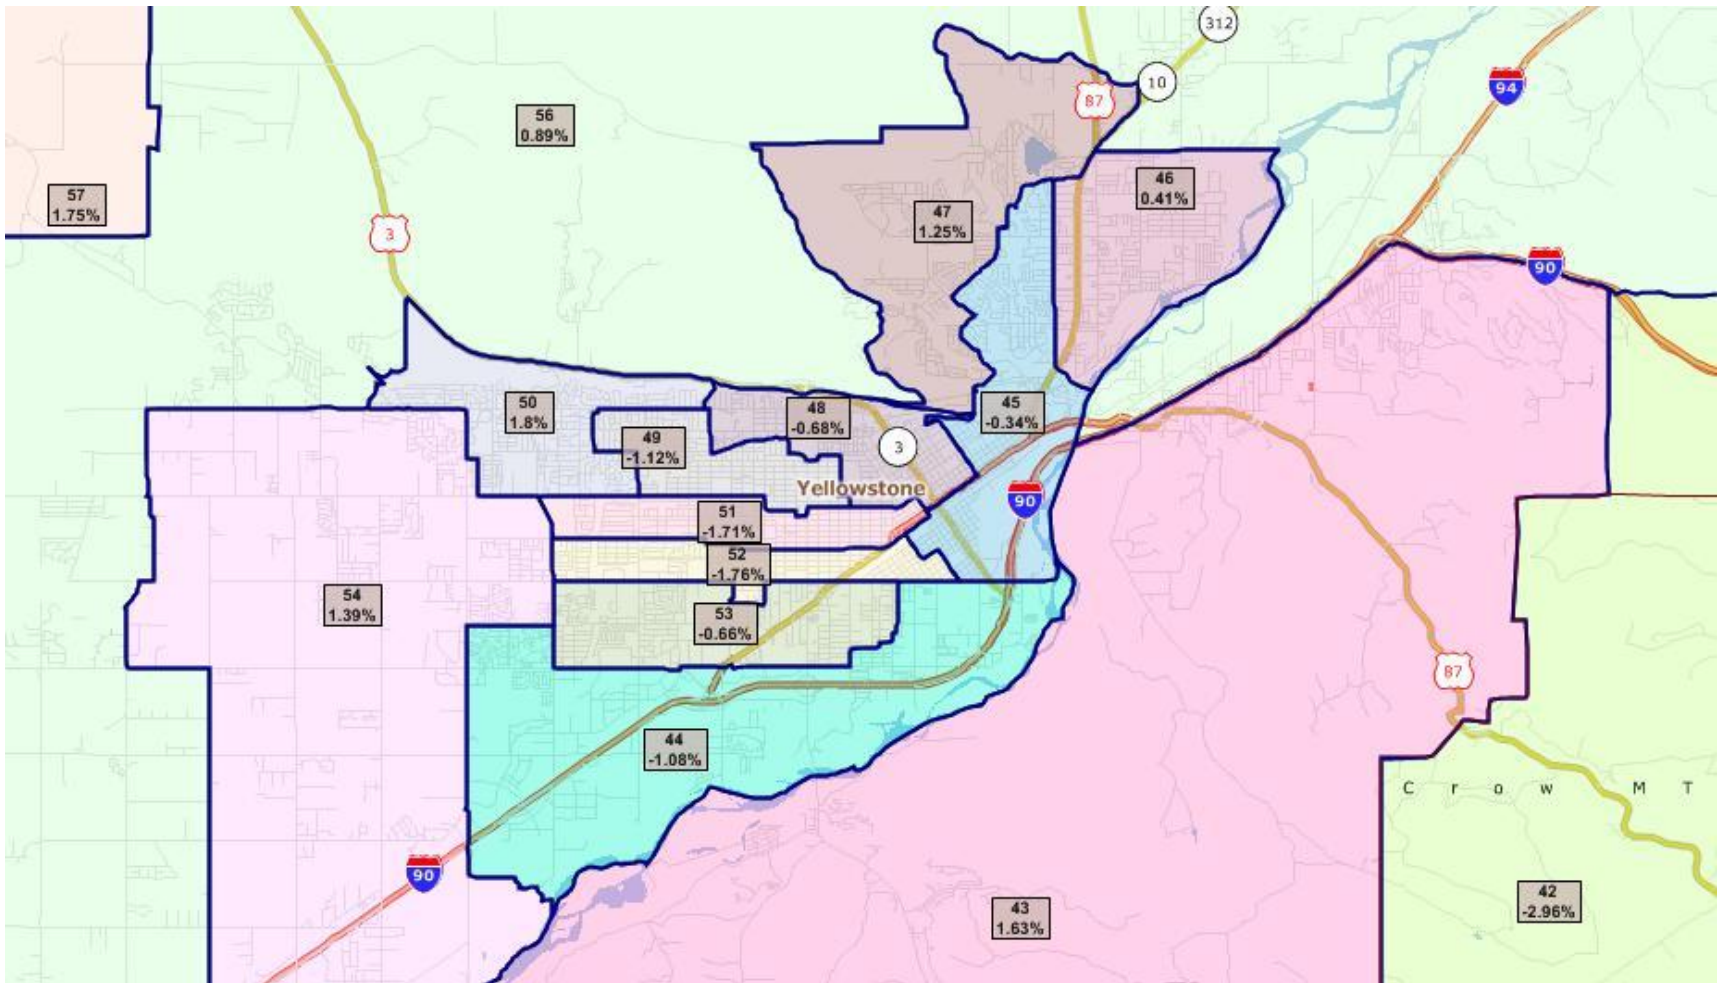

Communities 100 – Statewide

- Overall range: 5.25% (519 people)
- Largest district: 10,117 people (2.25% deviation)
- Smallest district: 9,598 people (-2.99% deviation)
- Mean deviation: 1.18% (116.89 people)

Communities 100 – Voting Rights Act

District 15 –
portions of Flathead
Reservation and
Blackfeet
Reservation (existing
district 15)

District 16 –
Blackfeet
Reservation; includes
north part of Cut
Bank (existing
district 16)

Communities 100 – Voting Rights Act

District 31 – Fort Peck (existing district 31)

District 32 – Rocky Boy's Reservation and Fort Belknap (existing district 32)

Communities 100 – Voting Rights Act

District 41 – Northern Cheyenne Reservation, southern Rosebud Co., western Powder River Co., and eastern Crow Reservation, including Wyola (existing district 41)

District 42 – Crow Reservation and western Big Horn Co., including Hardin (existing district 42)

Communities 100 - Billings

Communities 100 - Bozeman

Communities 100 – Butte

Communities 100 – Great Falls

Communities 100 - Helena