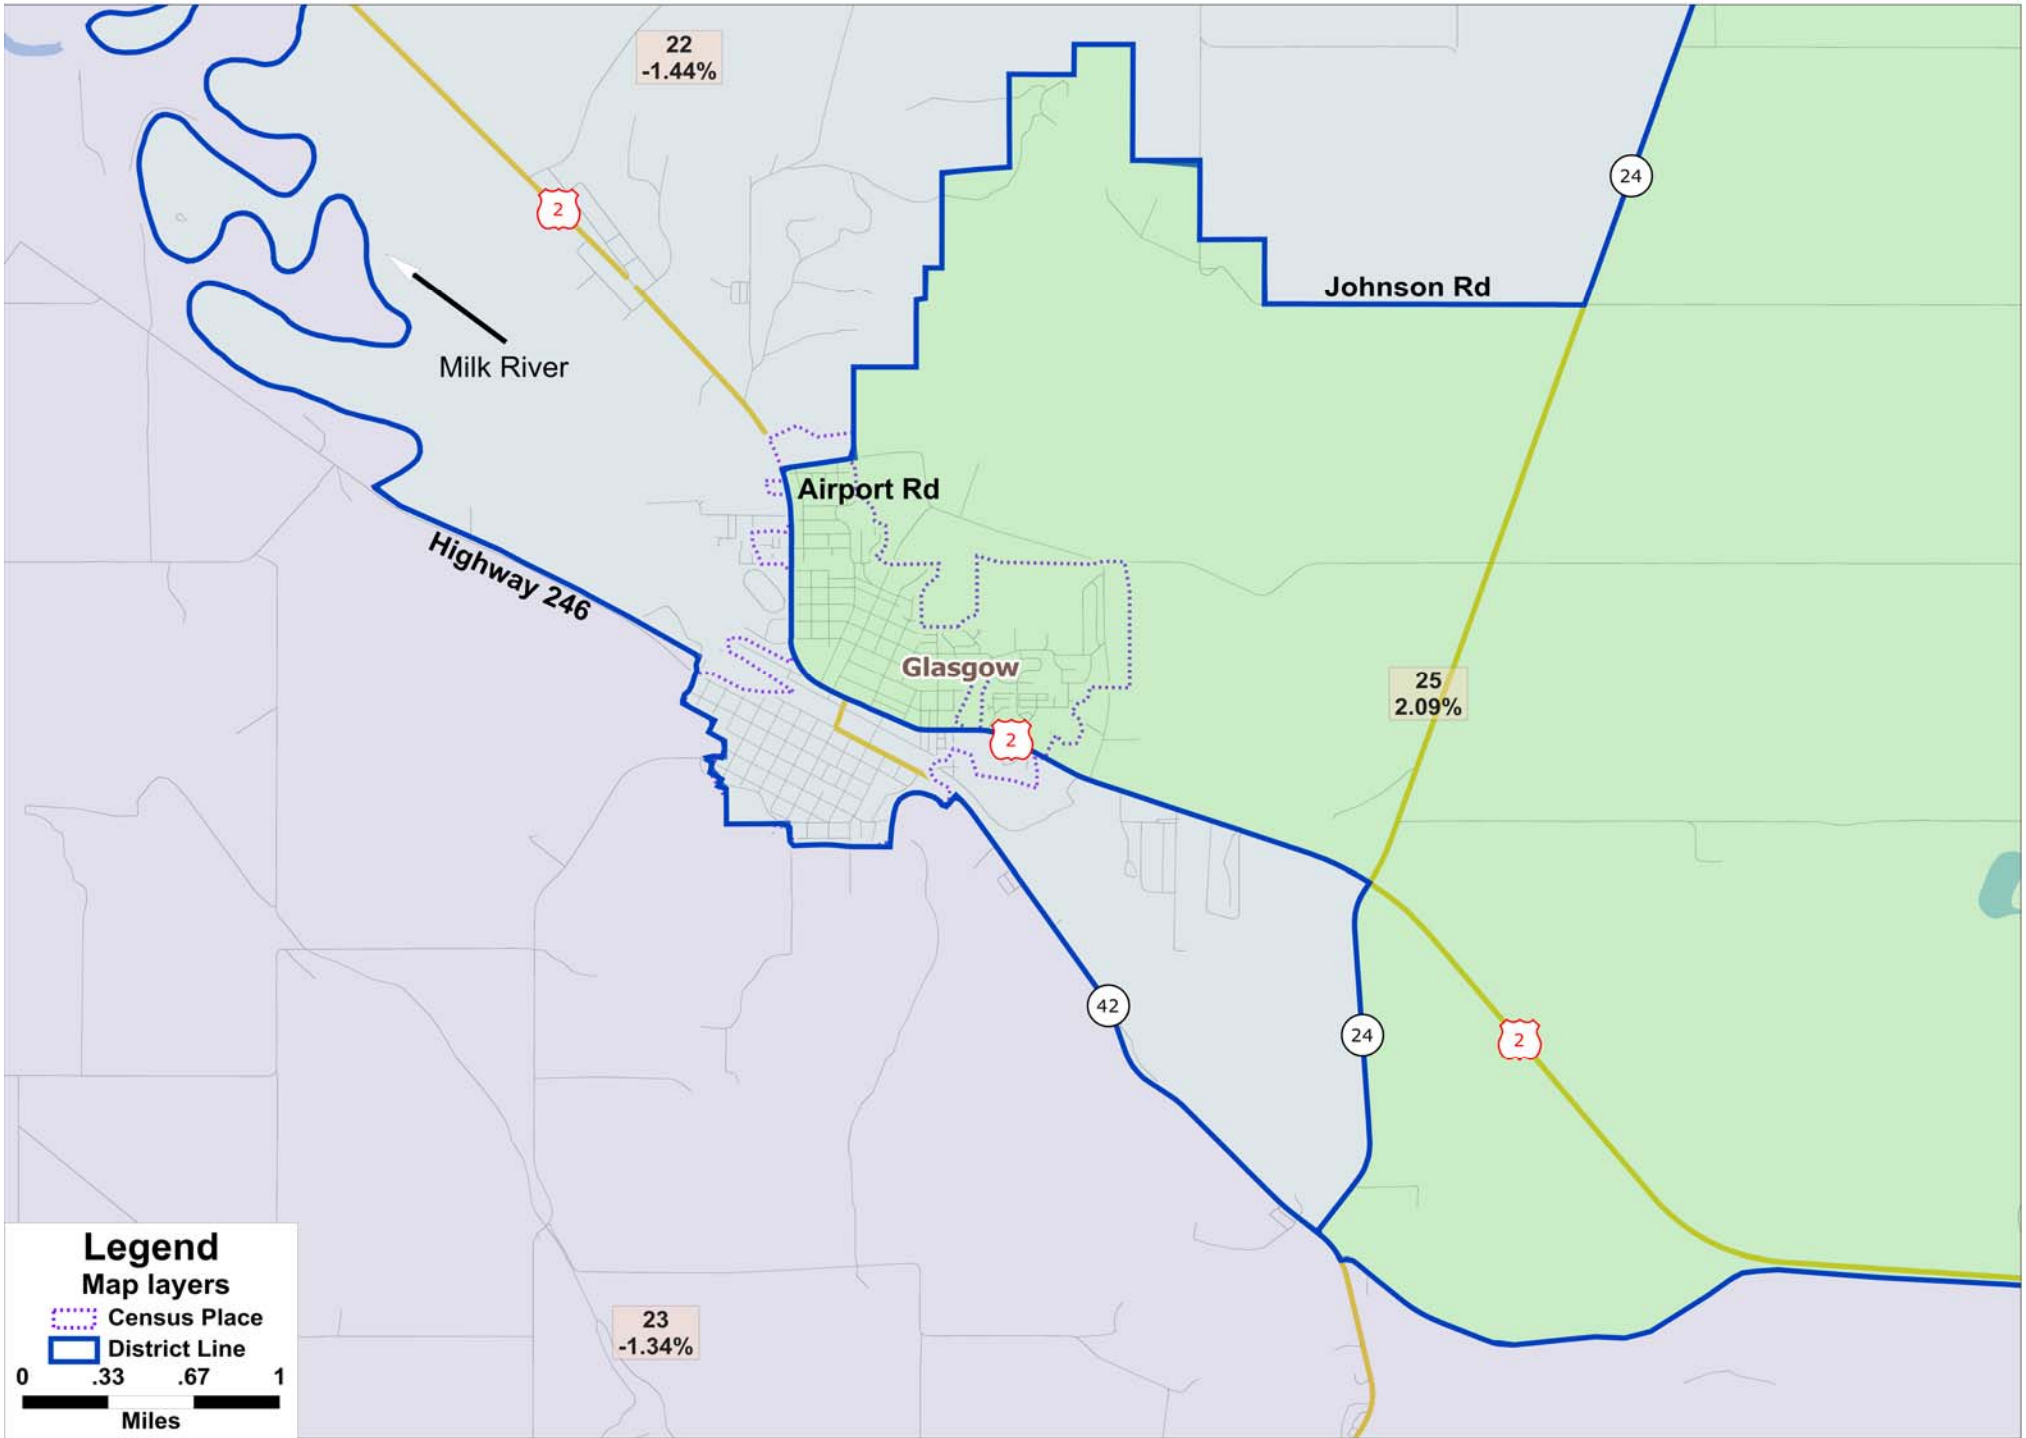

Glasgow - Urban Rural Plan

Legend

Map layers

 Census Place

 District Line

0 .33 .67 1

Miles