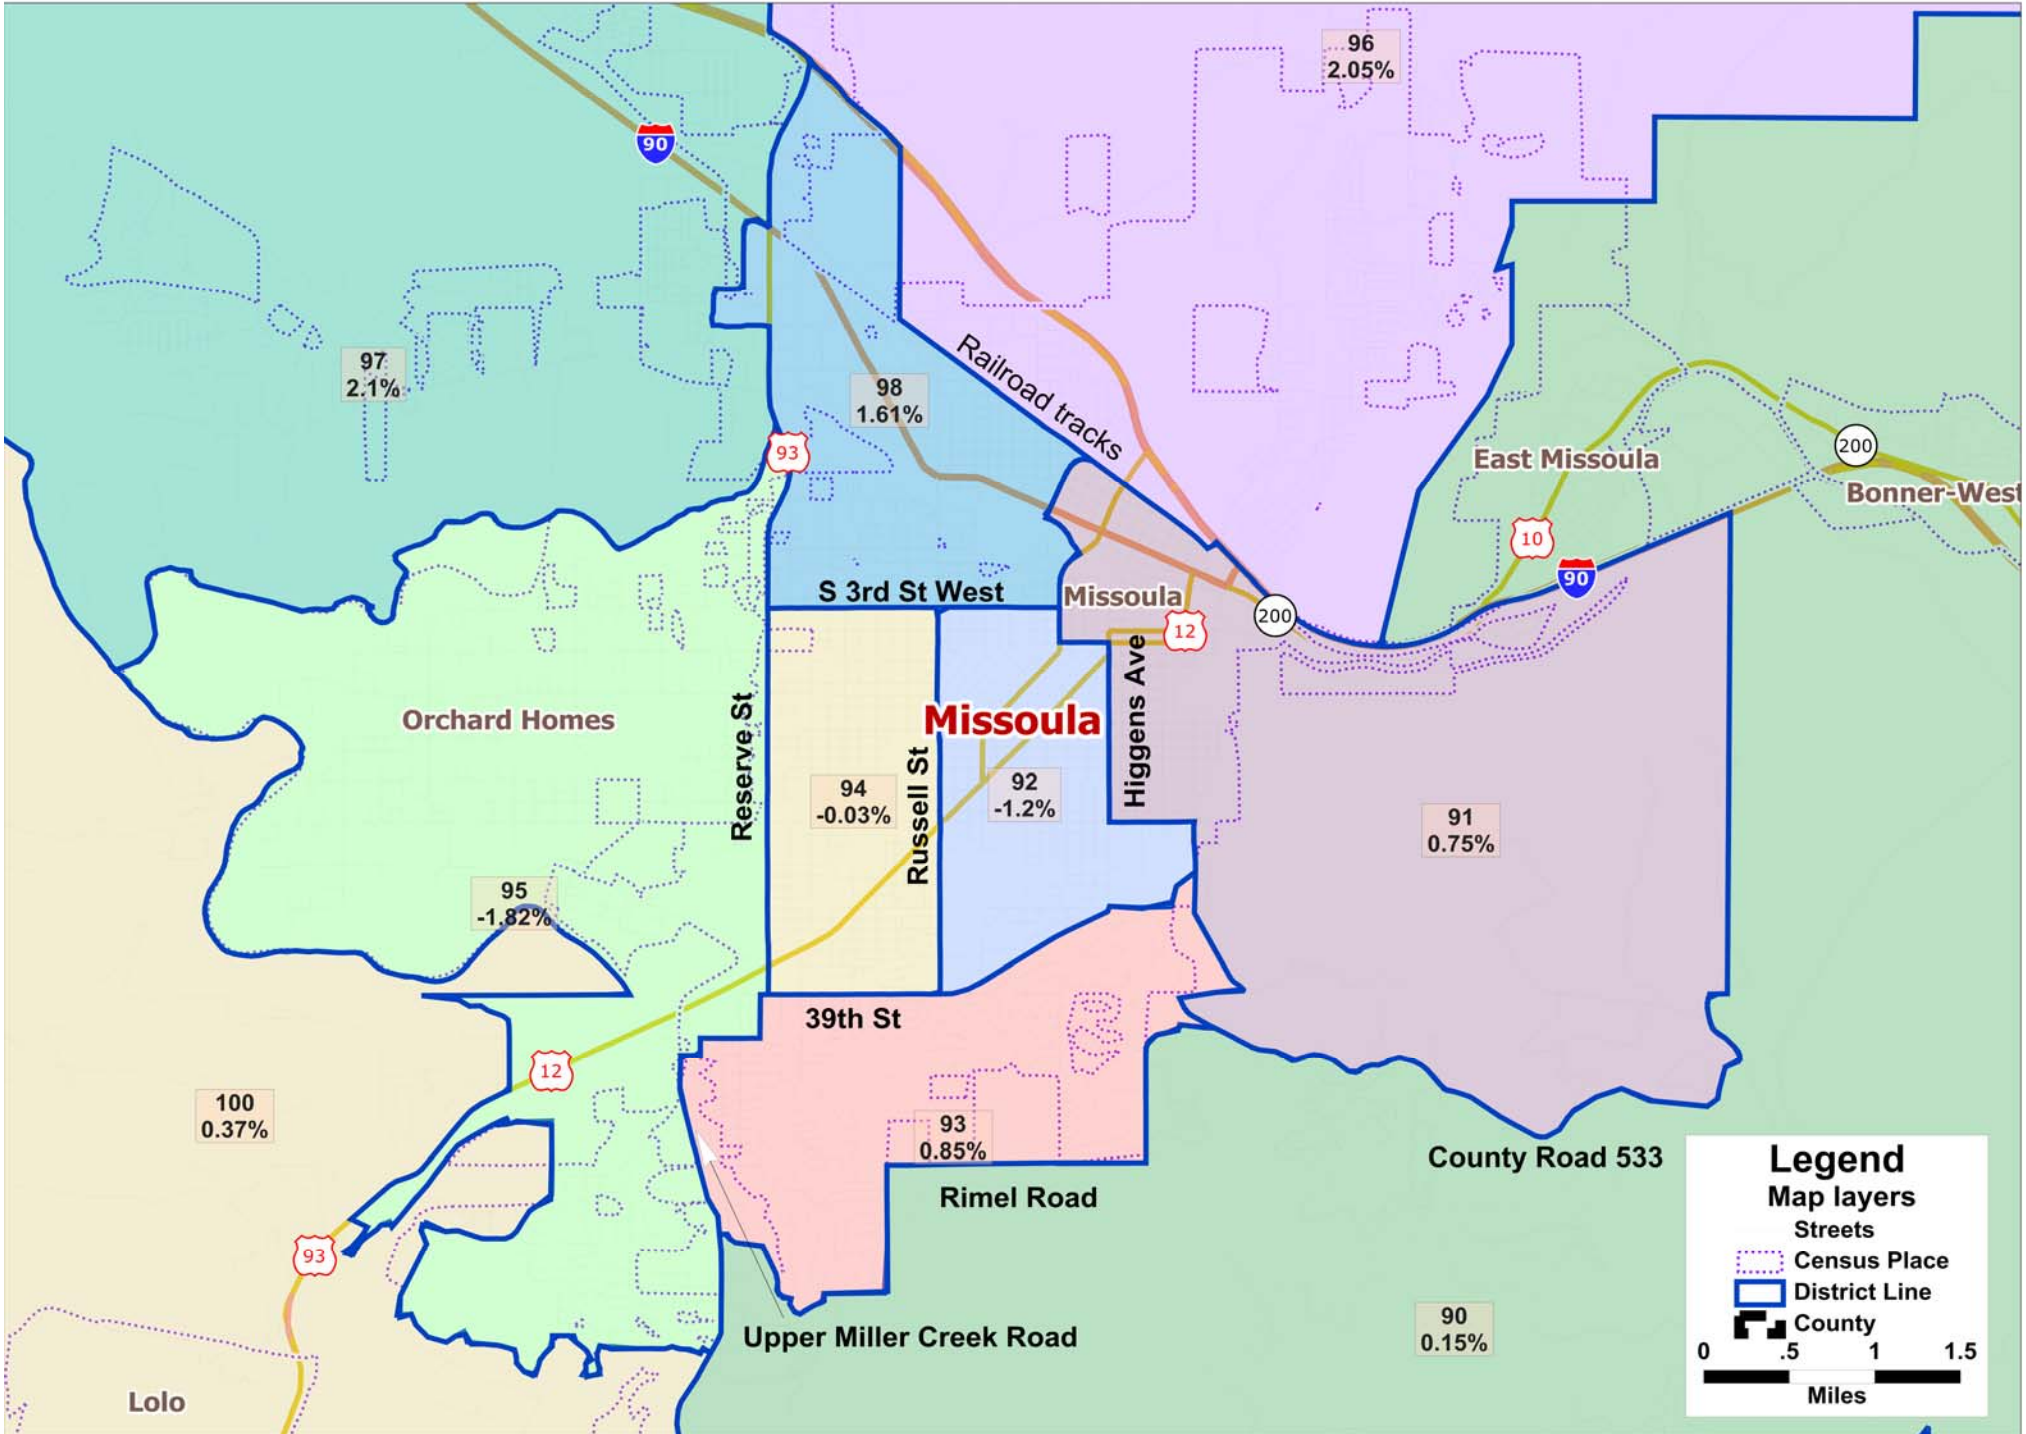

# City of Missoula - Urban Rural Plan

**Legend**

Map layers

- Streets
- Census Place
- District Line
- County

0 0.5 1 1.5  
Miles