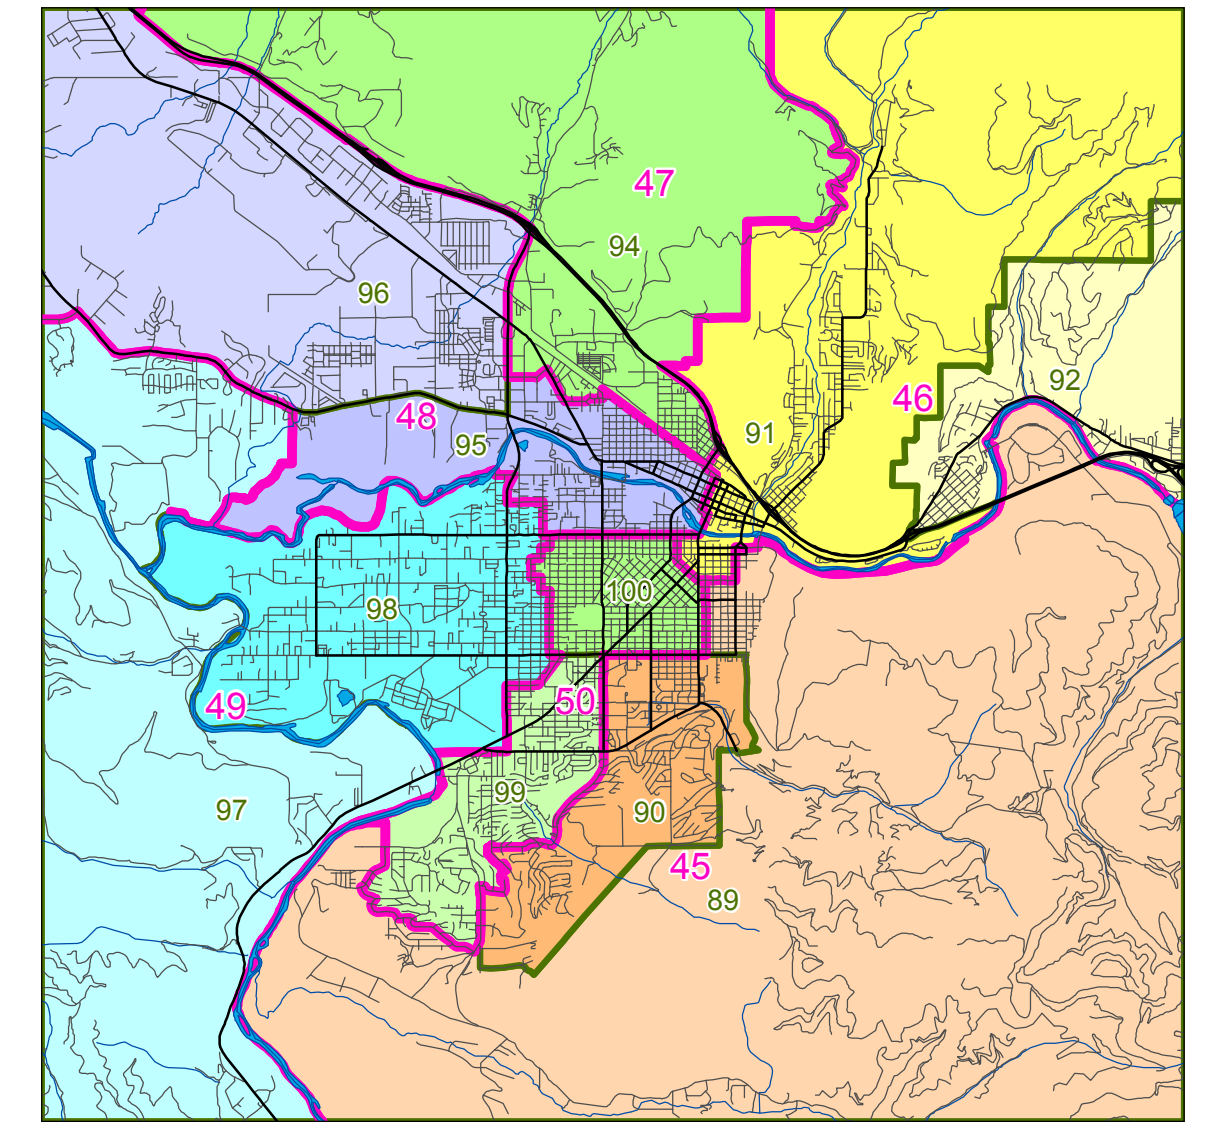

Kalispell

Missoula

Anaconda

Belgrade

Belt

Broadus

Browning

Butte

Chinook

Colstrip

Columbia Falls - Coram

Conrad

Corvallis-Pinesdale

Cut Bank

Glasgow

Hamilton

Miles City

Nashua

Pablo

Ronan

Saint Ignatius

Stevensville

Three Forks

Whitehall

- Senate District Boundary
- House District Boundary
- Stream
- Highway
- Road or Street

- 30 Senate District Number
- 60 House District Number

Maps are not all the same scale.
For more detailed maps, please visit
<http://www.leg.mt.gov/districting>