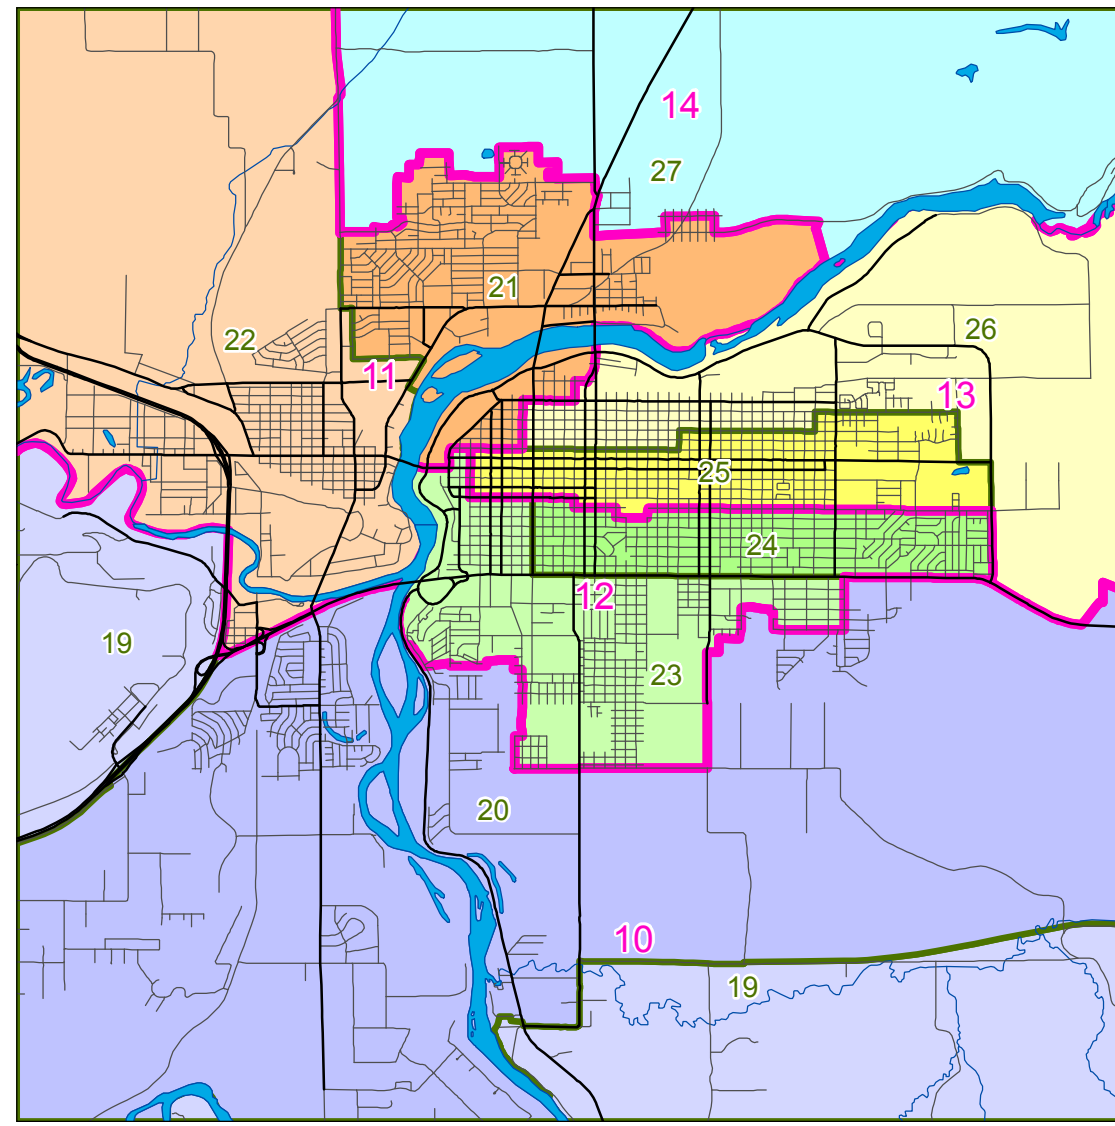

Montana Legislative Districts

For Elections Held in 2014-2022

Montana Legislative Districts

For Elections Held in 2014-2022

Billings

Bozeman

Great Falls

Helena

Kalispell

Missoula

Anaconda

Belgrade

Belt

Broadus

Browning

Butte

Chinook

Colstrip

Columbia Falls - Coram

Conrad

Corvallis-Pinesdale

Cut Bank

Glasgow

Hamilton

Miles City

Nashua

Pablo

Ronan

Saint Ignatius

Stevensville

Three Forks

Whitehall