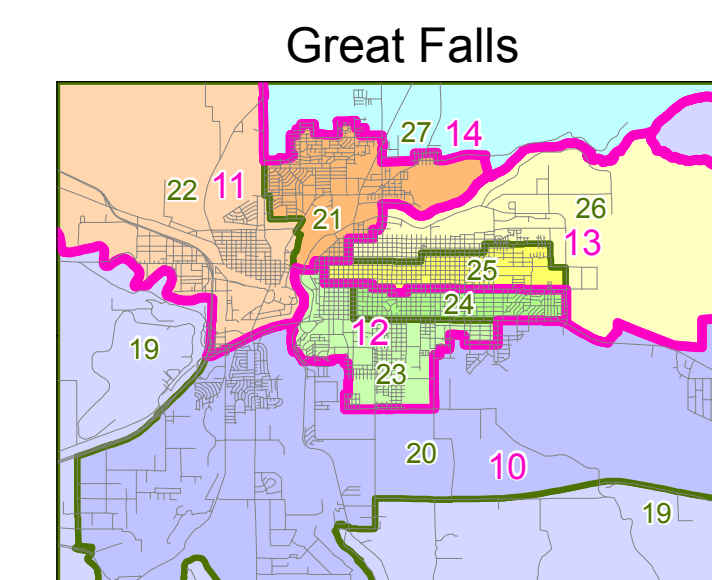

Montana Legislative Districts

For Elections Held in 2014-2022

Montana Legislative Districts

For Elections Held in 2014-2022

Billings

Bozeman

Great Falls

Helena

Kalispell

Missoula

Anaconda

Belgrade

Belt

Broadus

Browning

Butte

Chinook

Colstrip

Columbia Falls - Coram

Conrad

Corvallis-Pinesdale

Cut Bank

Glasgow

Hamilton

Miles City

Nashua

Pablo

Ronan

Saint Ignatius

Stevensville

Three Forks

Whitehall