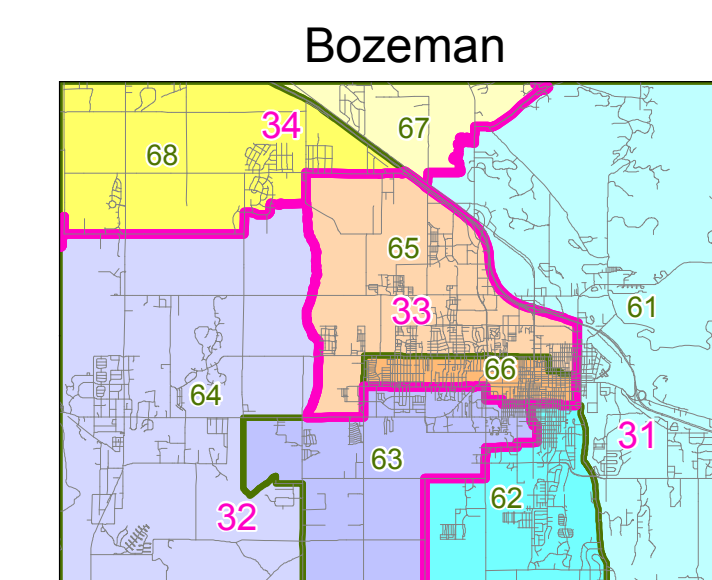

Montana Legislative Districts

For Elections Held in 2014-2022

Montana Legislative Districts

For Elections Held in 2014-2022

Billings

Bozeman

Great Falls

Helena

Kalispell

Missoula

Anaconda

Belgrade

Belt

Broadus

Browning

Butte

Chinook

Colstrip

Columbia Falls - Coram

Conrad

Corvallis-Pinesdale

Cut Bank

Glasgow

Hamilton

Miles City

Nashua

Pablo

Ronan

Saint Ignatius

Stevensville

Three Forks

Whitehall