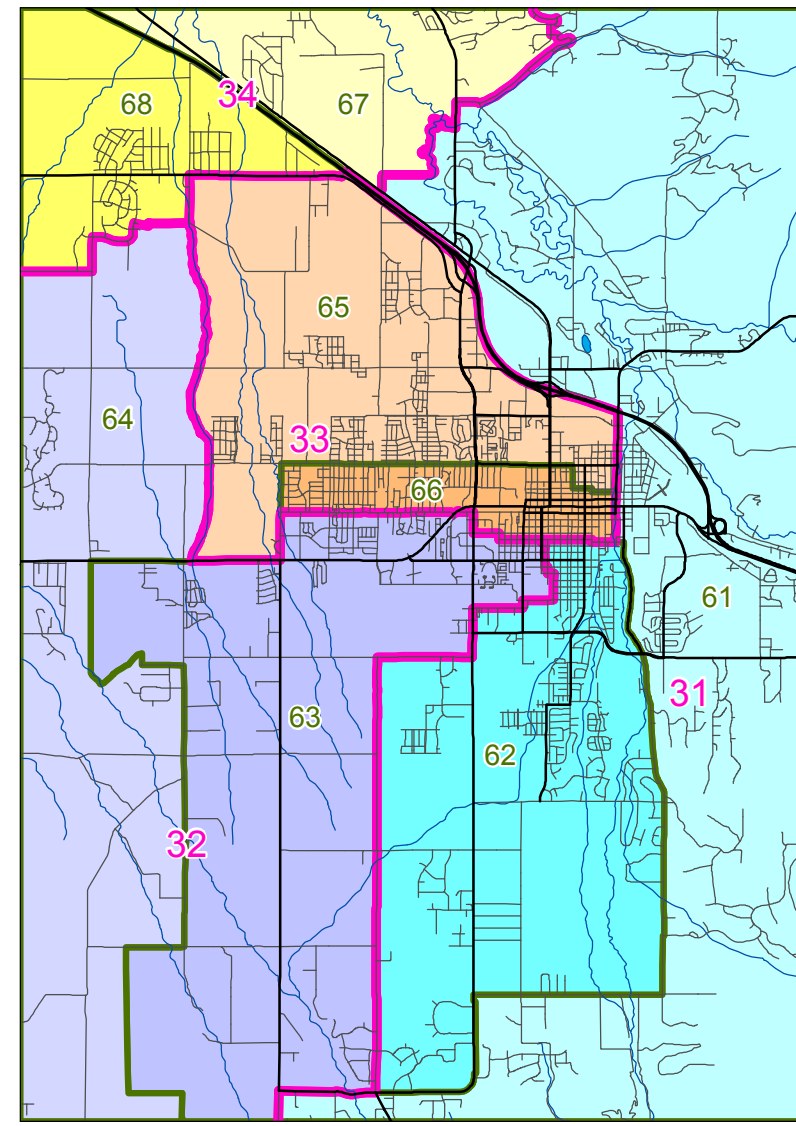

Montana Legislative Districts

For Elections Held in 2014-2022

Montana Legislative Districts

For Elections Held in 2014-2022

Billings

Bozeman

Great Falls

Helena

Kalispell

Missoula

Anaconda

Belgrade

Belt

Broadus

Browning

Butte

Miles City

Nashua

Pablo

Ronan

Saint Ignatius

Stevensville

Three Forks

Whitehall

- Senate District Boundary
- House District Boundary
- Stream
- Highway
- Road or Street

- 30 Senate District Number
- 60 House District Number

Maps are not all the same scale.
For more detailed maps, please visit
<http://www.leg.mt.gov/districting>