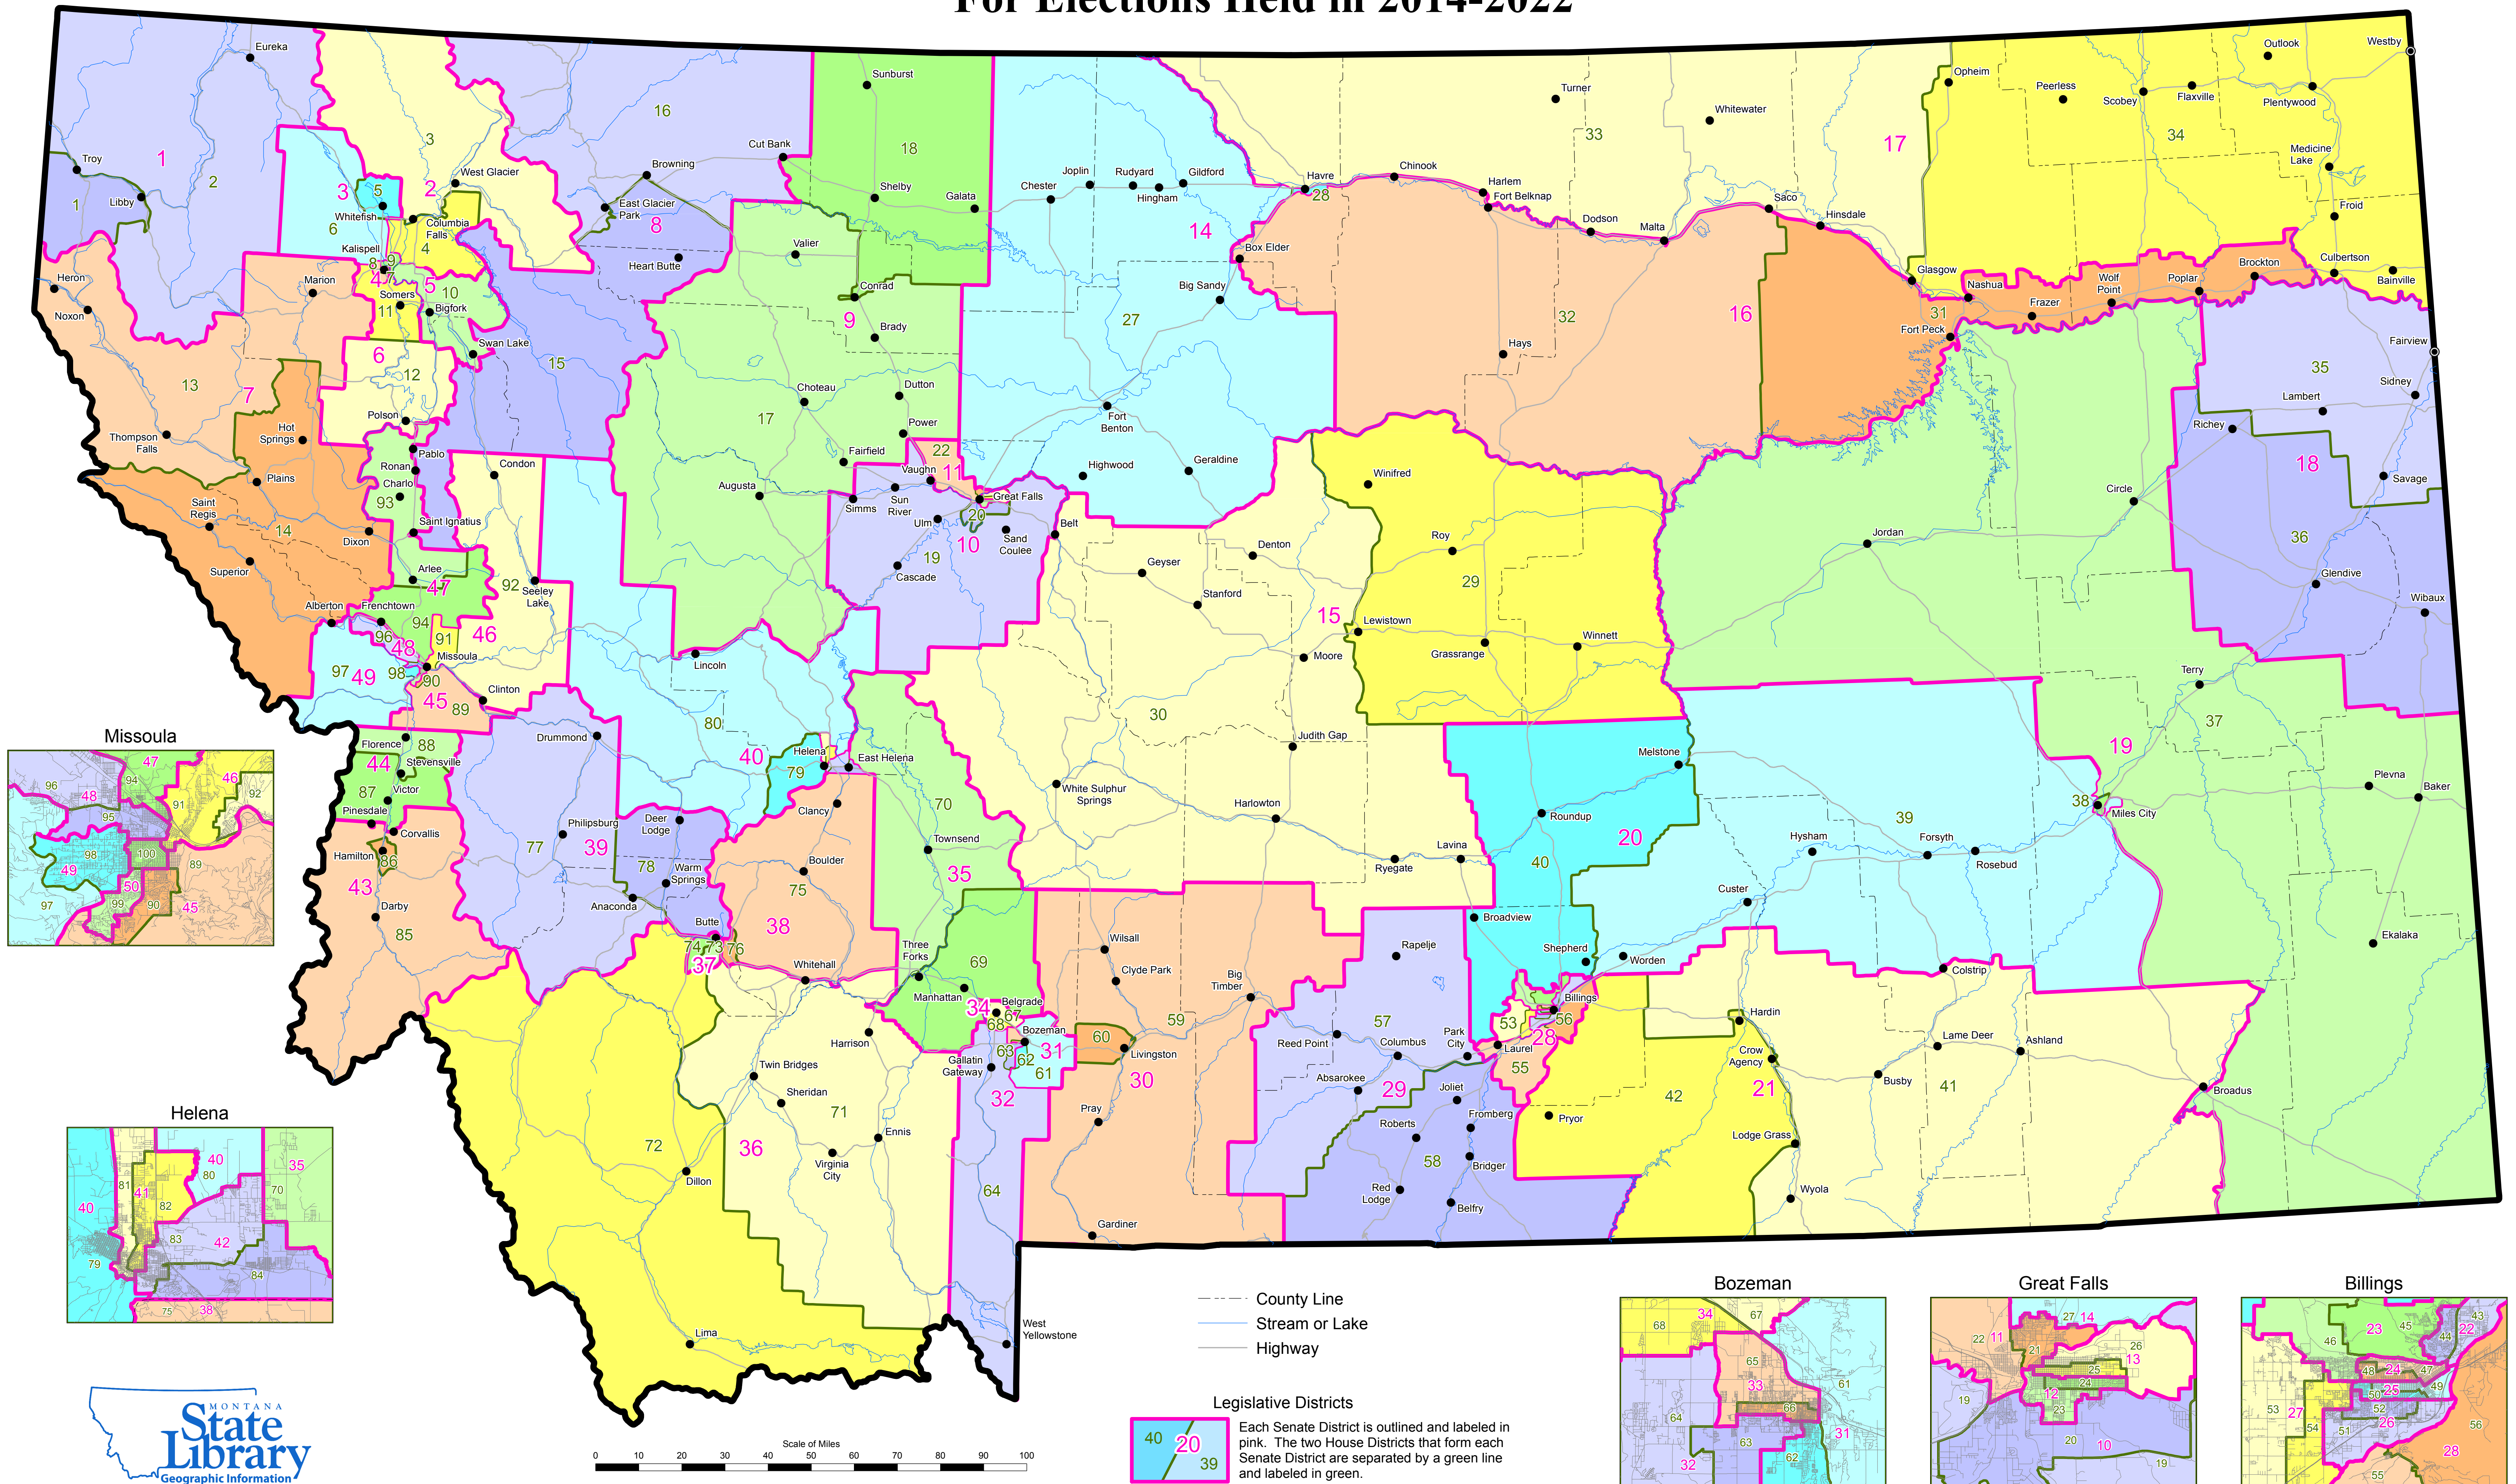

Montana Legislative Districts

For Elections Held in 2014-2022

Montana Legislative Districts

For Elections Held in 2014-2022

Billings

Bozeman

Great Falls

Helena

Kalispell

Missoula

Anaconda

Belgrade

Belt

Broadus

Browning

Butte

Chinook

Colstrip

Columbia Falls - Coram

Conrad

Corvallis-Pinesdale

Cut Bank

Glasgow

Hamilton

Miles City

Nashua

Pablo

Ronan

Saint Ignatius

Stevensville

Three Forks

Whitehall