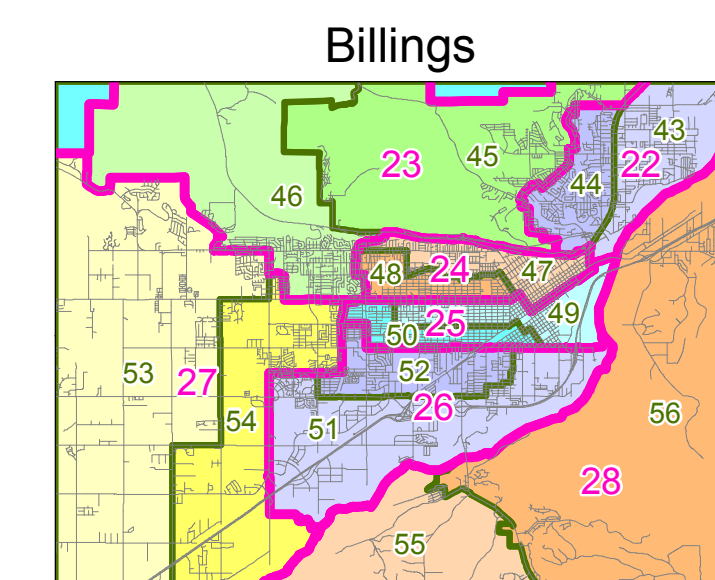

Montana Legislative Districts

For Elections Held in 2014-2022

Montana Legislative Districts

For Elections Held in 2014-2022

Billings

Bozeman

Great Falls

Helena

Kalispell

Missoula

Anaconda

Belgrade

Belt

Broadus

Browning

Butte

Chinook

Colstrip

Columbia Falls - Coram

Conrad

Corvallis-Pinesdale

Cut Bank

Glasgow

Hamilton

Miles City

Nashua

Pablo

Ronan

Saint Ignatius

Stevensville

Three Forks

Whitehall