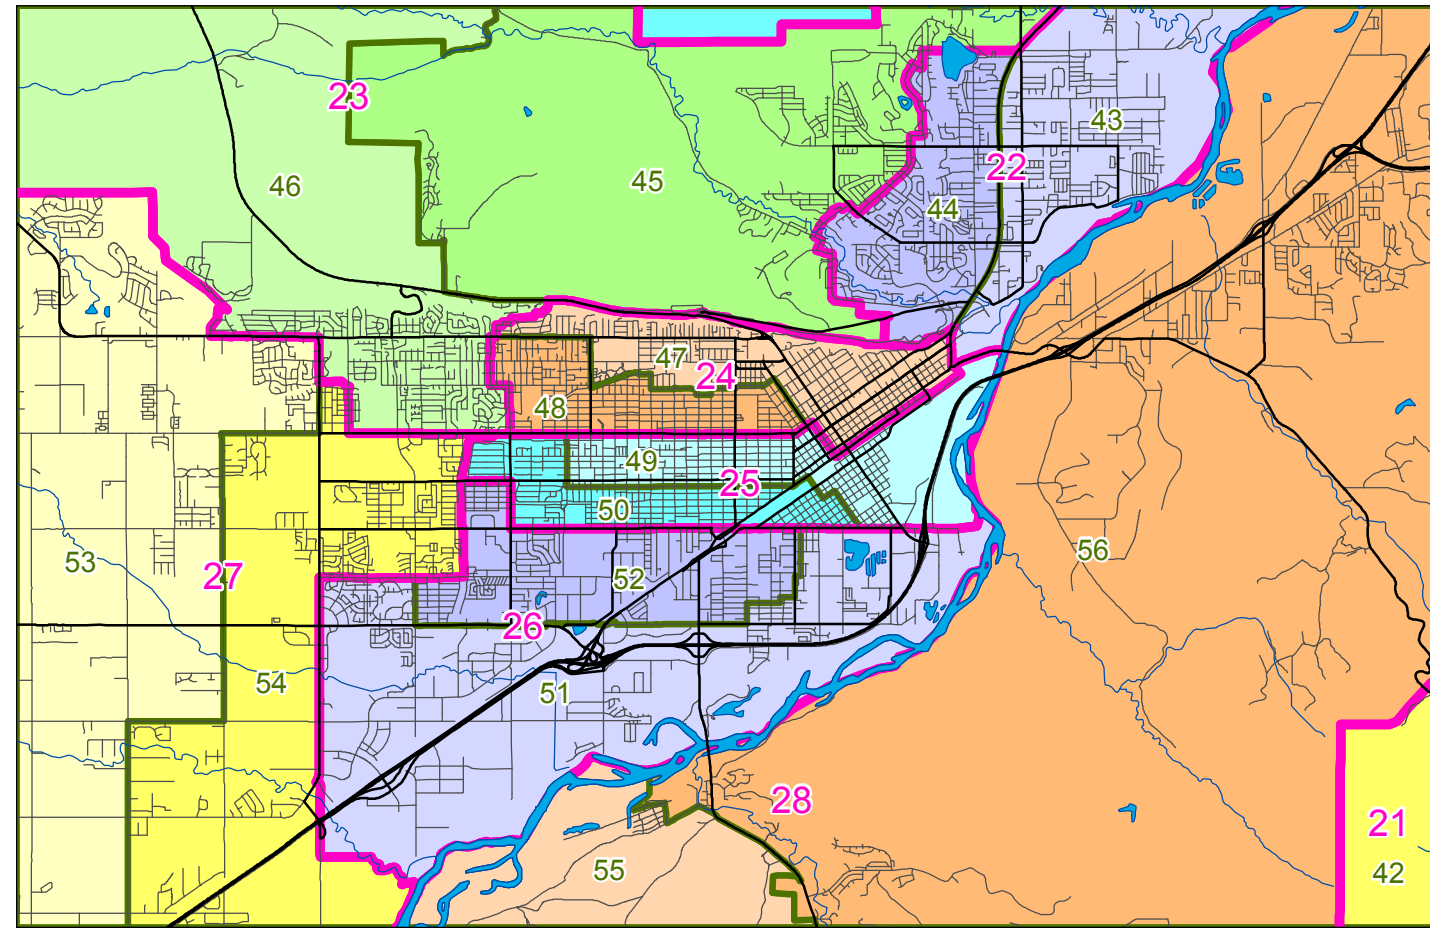

Montana Legislative Districts

For Elections Held in 2014-2022

Montana Legislative Districts

For Elections Held in 2014-2022

Billings

Bozeman

Great Falls

Helena

Kalispell

Missoula

Anaconda

Belgrade

Belt

Broadus

Browning

Butte

Chinook

Colstrip

Columbia Falls - Coram

Conrad

Corvallis-Pinesdale

Cut Bank

Glasgow

Hamilton

Miles City

Nashua

Pablo

Ronan

Saint Ignatius

Stevensville

Three Forks

Whitehall